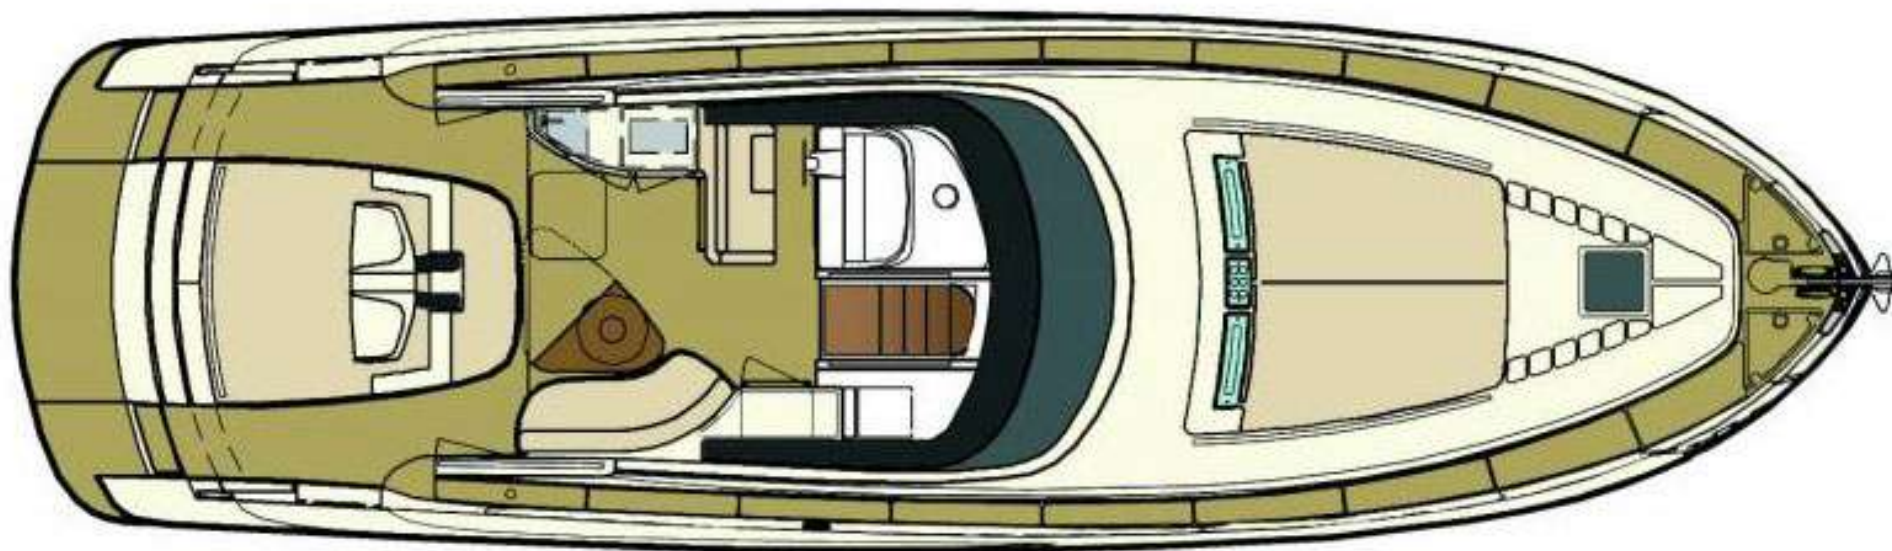

Riva

RIVALE 52'

Riva

RIVALE 52'

Riva

RIVALE 52'

Riva

RIVALE 52'

Riva

RIVALE 52'

RIVA RIVALE 52'

The RIVA 52 RIVALE is indeed characterized by a streamlined outer look, which enhances her refined and cosy interiors that strike for their fine woods and precious fabrics. A design that harmoniously blends together elegance and sobriety, for all those who want to experience life at sea enjoying the utmost comfort and privacy. While the open cockpit allows to enjoy outdoor life to the fullest, her interior is practical and full of versatility.

This RIVA 52 RIVALE is a stunning example of the Riva's legendary model. With its sleek lines and practical touches, she is a perfect boat for elegance lovers.

GENERAL SPECIFICATIONS

- **Builder:** Riva
- **Model:** Rivale 52'
- **LOA:** 16.60 meters (52 ft)
- **Engine:** 2 x 1100 HP MAN
- **Type:** open
- **Max speed:** 40 knots
- **Cruising speed:** 30 knots
- **Pax:** 12 guest + 2 crew
- **Base:** Portofino harbour