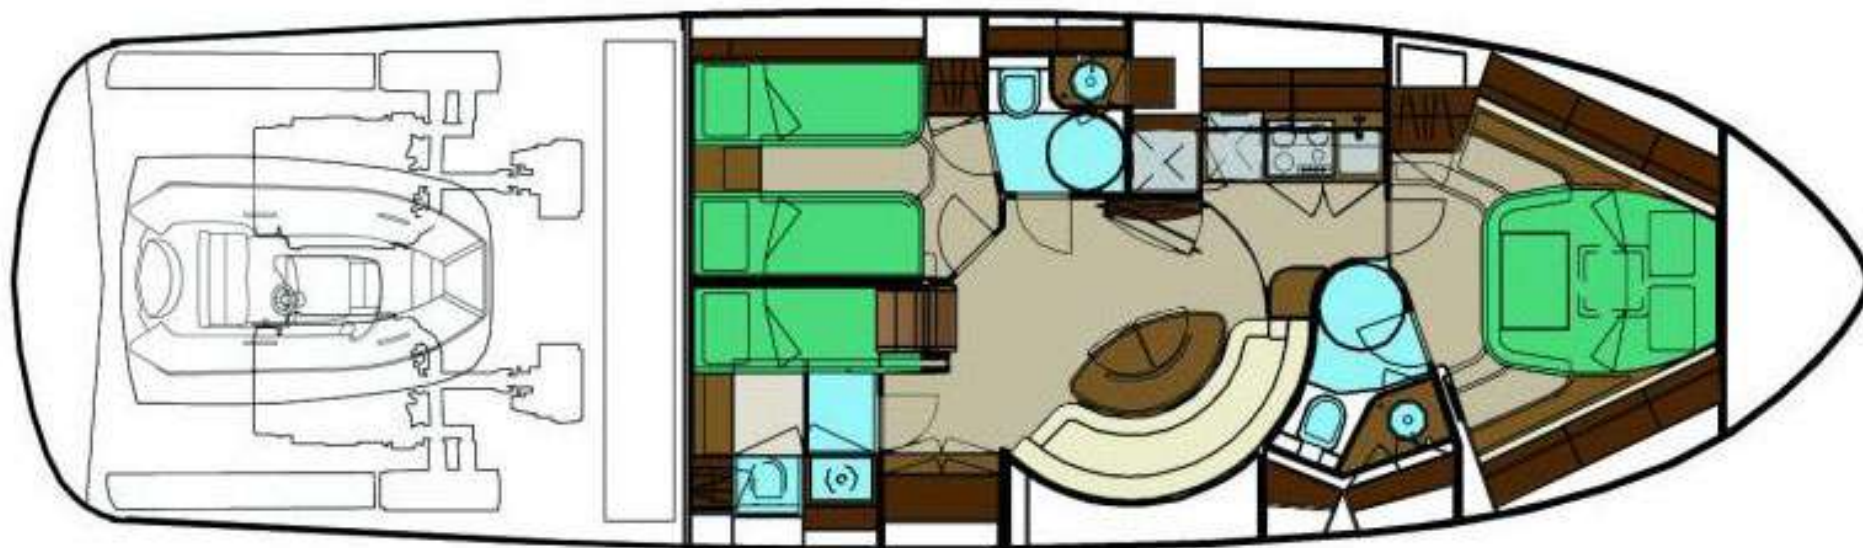

Riva

RIVALE 52'

RIVA RIVALE 52'

The RIVA 52 RIVALE is indeed characterized by a streamlined outer look, which enhances her refined and cosy interiors that strike for their fine woods and precious fabrics. A design that harmoniously blends together elegance and sobriety, for all those who want to experience life at sea enjoying the utmost comfort and privacy. While the open cockpit allows to enjoy outdoor life to the fullest, her interior is practical and full of versatility.