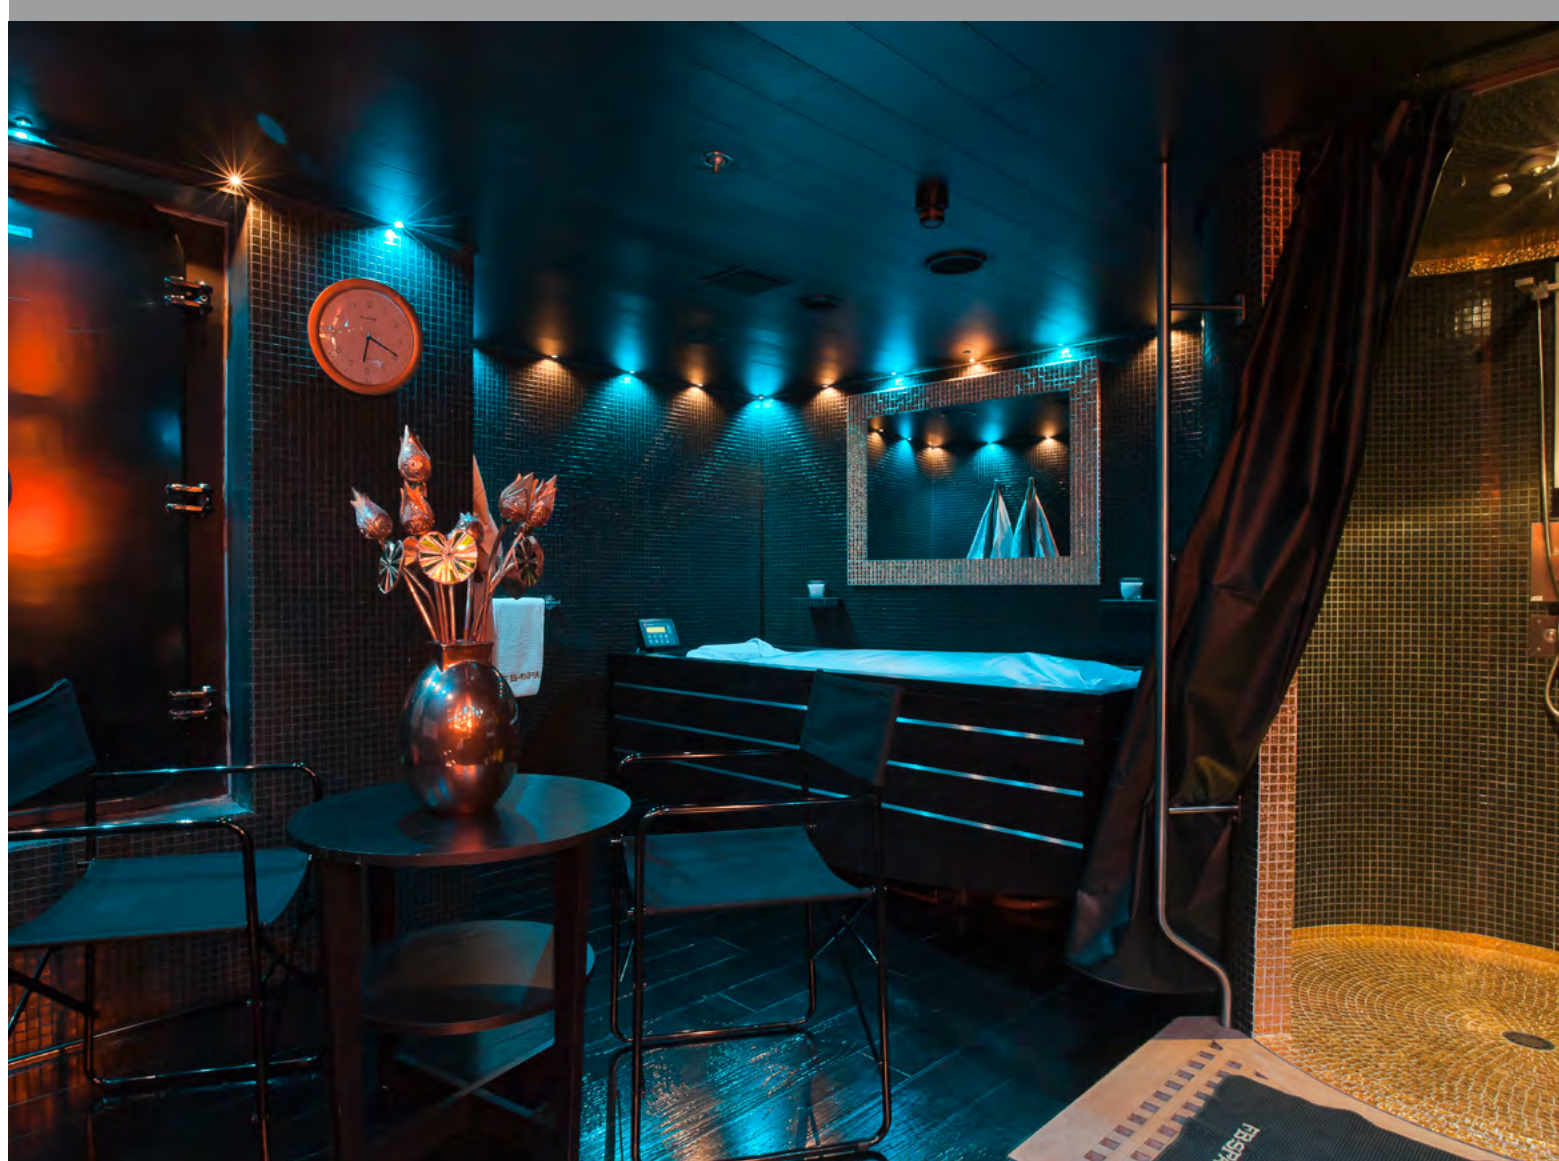

FOR CHARTER

Force Blue

Spa

63.3M / 207'08" / ROYAL DENSHIP