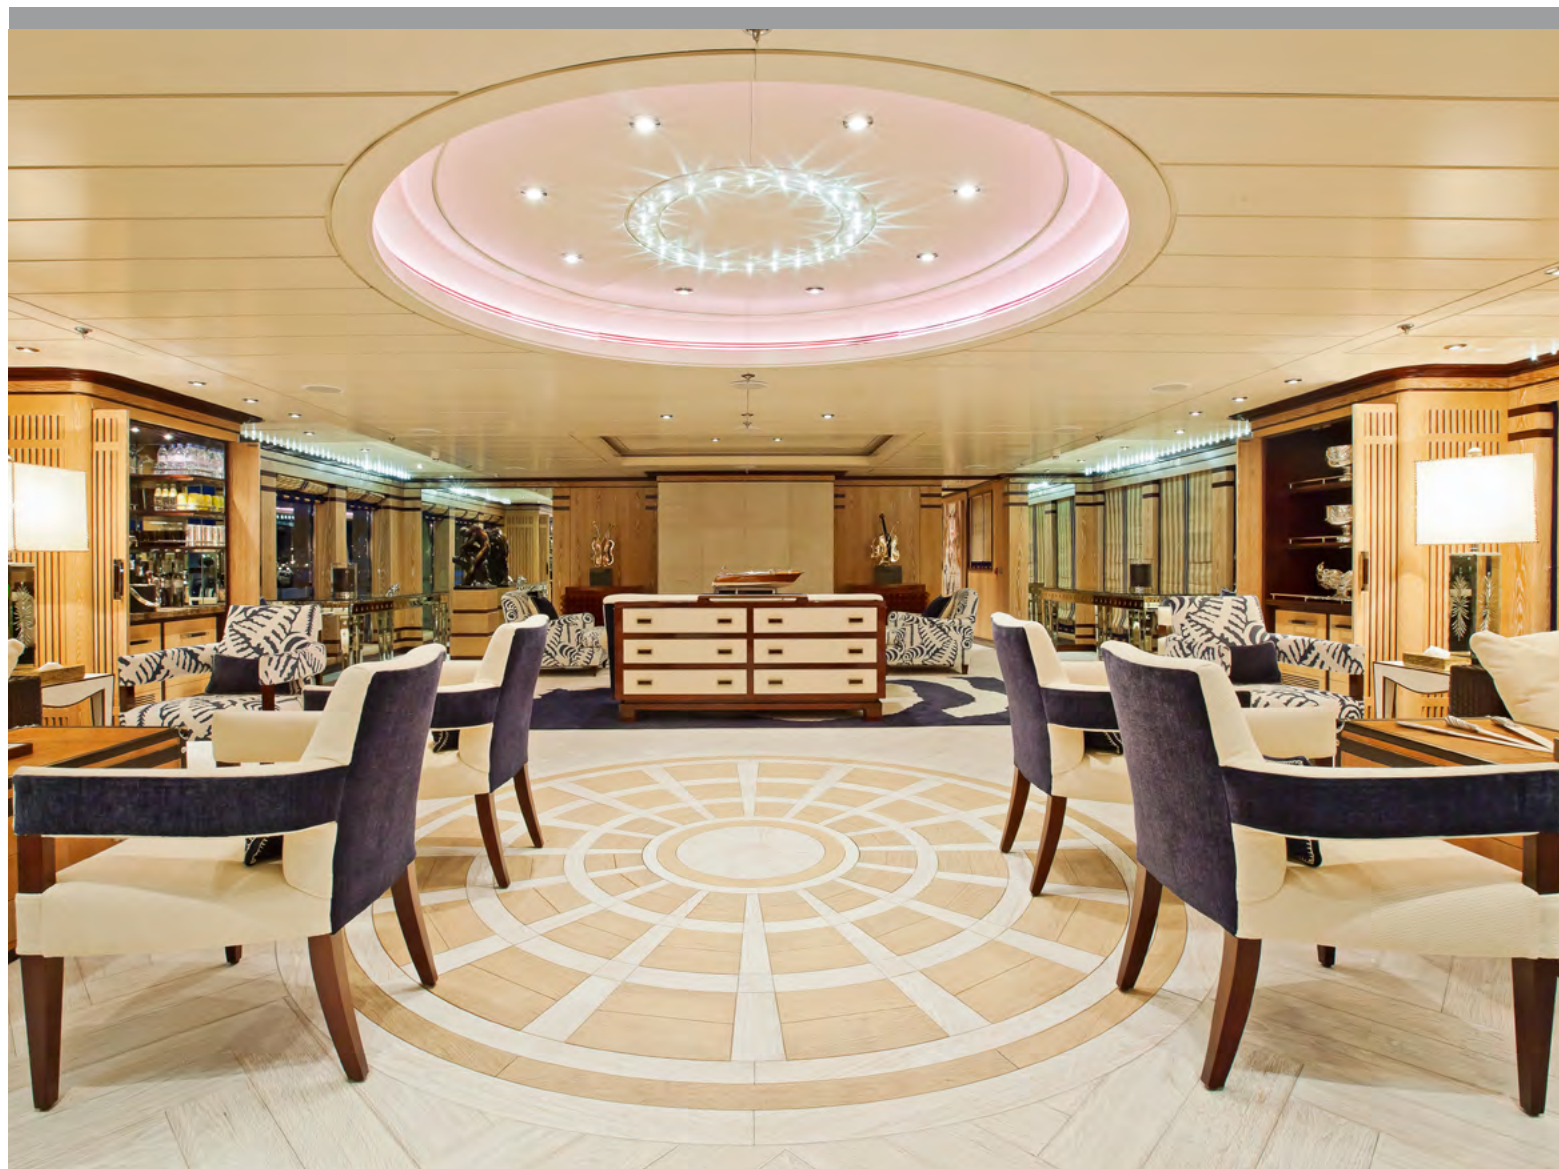

FOR CHARTER

Force Blue

Owner's deck - Skylounge

Wide lounging and seating areas with CD/I-Pod and surround system.

63.3M / 207'08" / ROYAL DENSHIP