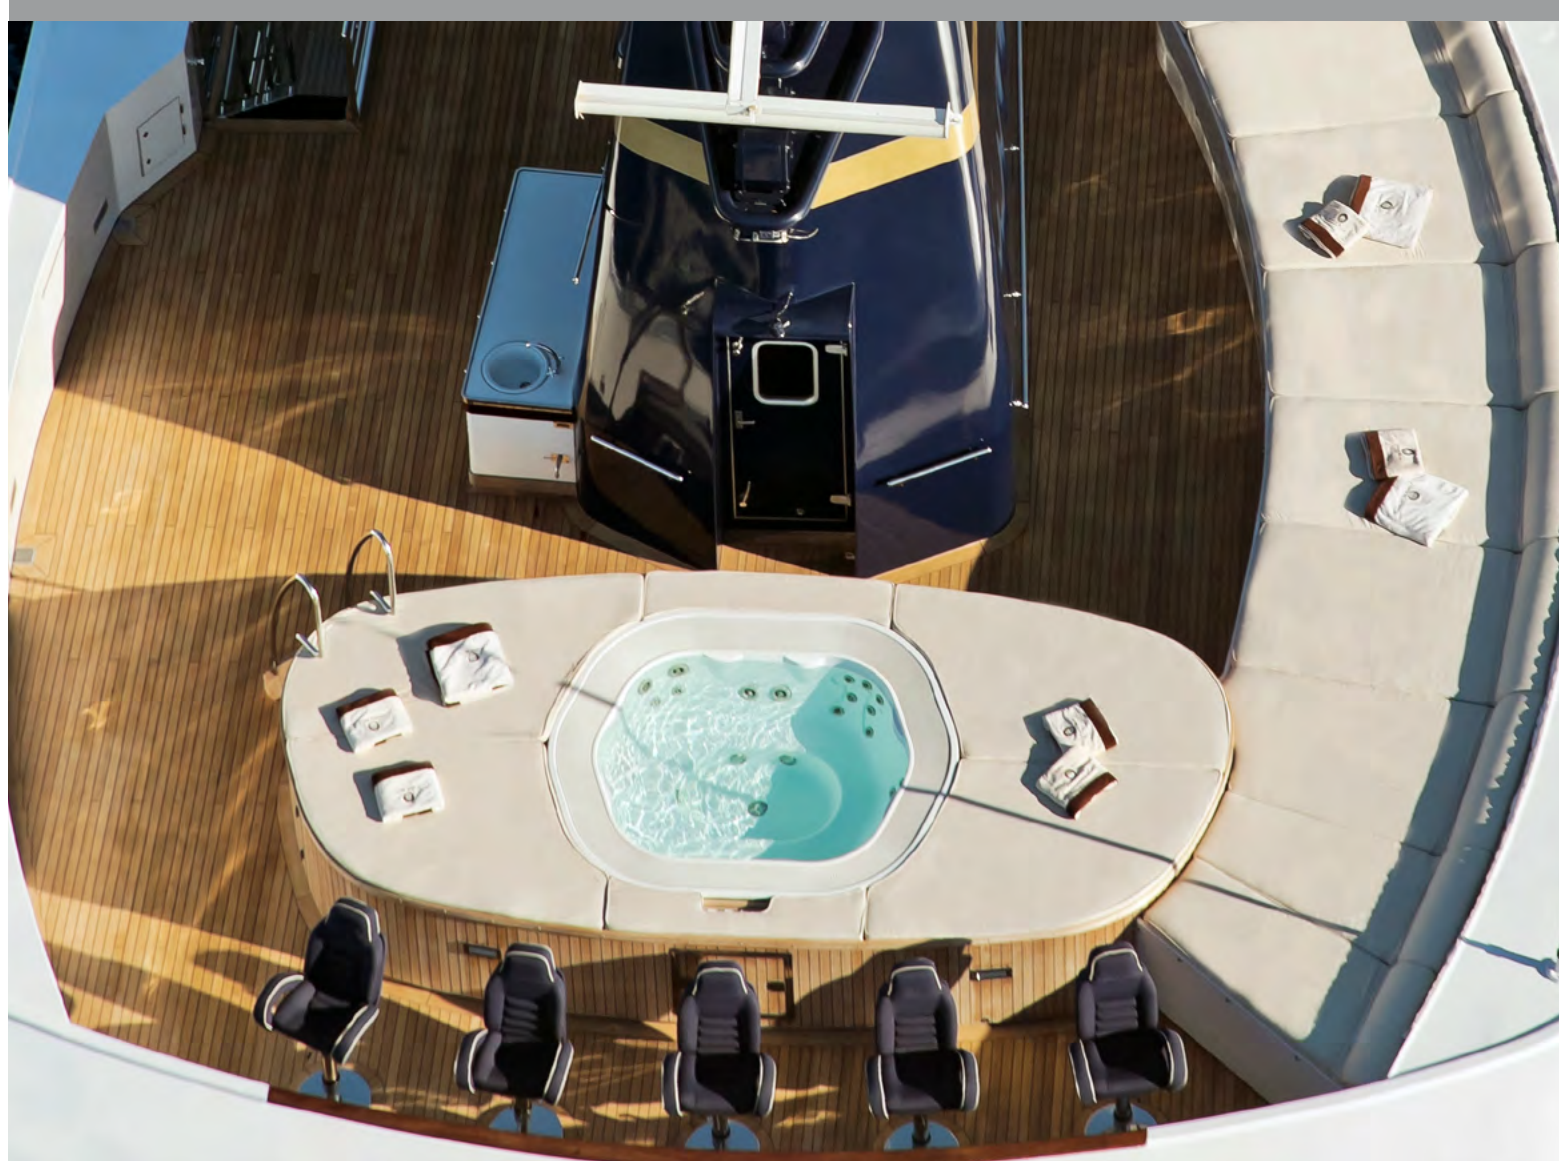

FOR CHARTER

Force Blue

Sun deck forward

63.3M / 207'08" / ROYAL DENSHIP