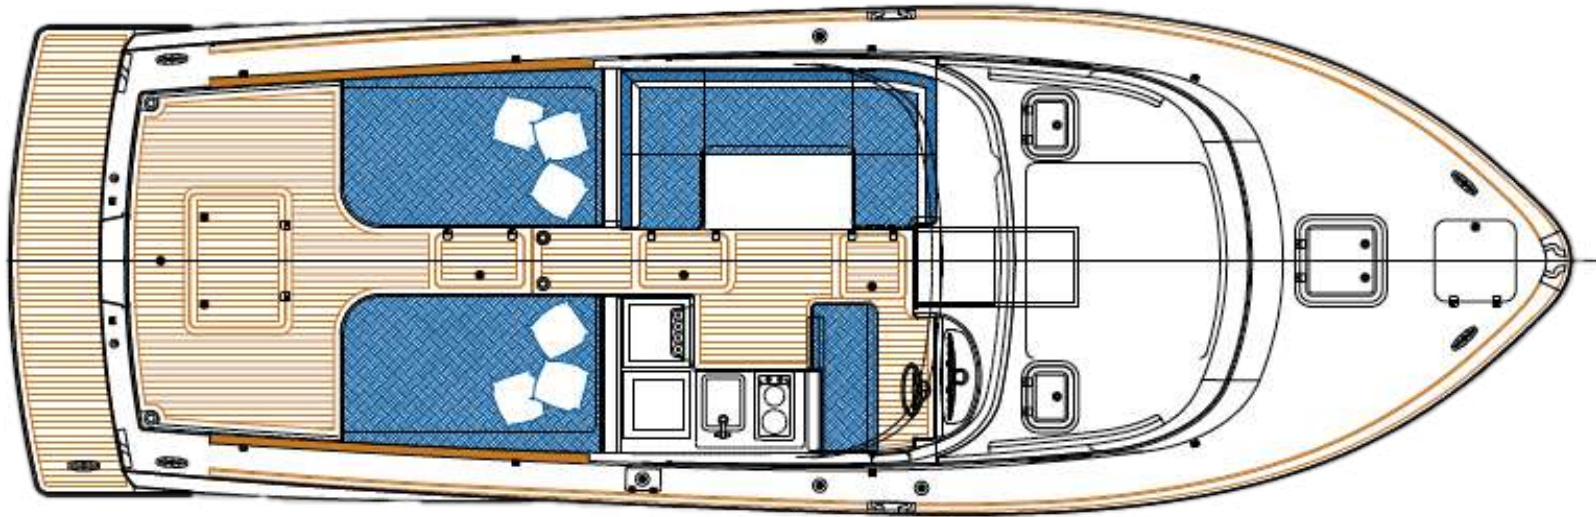

TOY

TOY 36'

TOY

TOY 36'

TOY 36

TOY 36'

The Toy 36 is distinguished for its harmonious design and classical, yet contemporary, line. Materials, components and every detail have been chosen to integrate in the general design. Security, commodity and ease of use are its principle characteristics.

Perfect for visiting Portofino and surroundings but also for sailing in the open sea. Suitable for couples, families and children.

GENERAL SPECIFICATIONS

- **Builder:** Toy Marine
- **Model:** 36'
- **LOA:** 12,30 meters (36ft)
- **Engine:** 2 x 350 HP Yanmar
- **Type:** Lobster
- **Max speed:** 32 knots
- **Cruising speed:** 24 knots
- **Pax:** 7 guest + 1 crew
- **Base:** Portofino harbour

ACCOMODATIONS

- **Tot. cabins:** 2
- **Tot. berths:** 4
- **Double:** 2
- **WC:** 1

EQUIPMENT/EXTRAS & COMFORTS

Outside

- **Stern sunshade**
- **Bow sundeck**
- **Two stern sundeck**
- **Fridge**
- **Table**
- **Sofa**
- **Bluetooth stereo**
- **Swimming ladder**
- **Sweat water shower**
- **Wooden finishes**
- **Teak deck**
- **Kitchen**