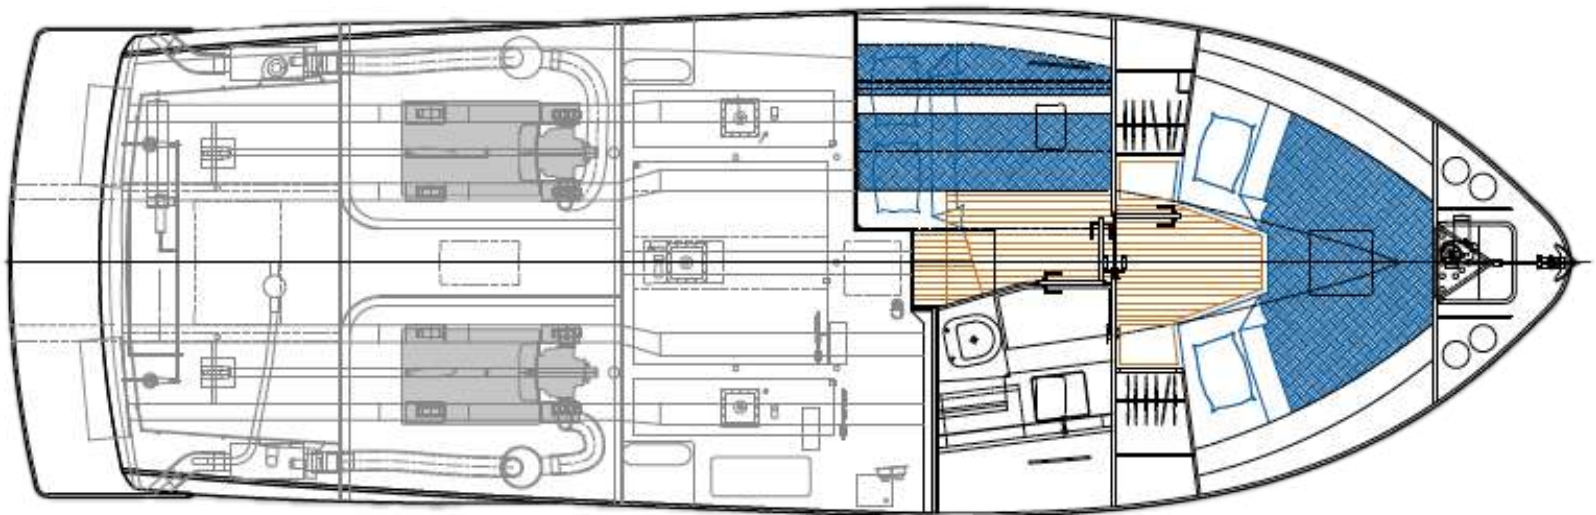

TOY

TOY 36'

TOY

TOY 36'

TOY 36

TOY 36'

The Toy 36 is distinguished for its harmonious design and classical, yet contemporary, line. Materials, components and every detail have been chosen to integrate in the general design. Security, commodity and ease of use are its principle characteristics.

Perfect for visiting Portofino and surroundings but also for sailing in the open sea. Suitable for couples, families and children.

GENERAL SPECIFICATIONS

- **Builder:** Toy Marine
- **Model:** 36'
- **LOA:** 12,30 meters (36ft)
- **Engine:** 2 x 350 HP Yanmar
- **Type:** Lobster
- **Max speed:** 32 knots
- **Cruising speed:** 24 knots
- **Pax:** 7 guest + 1 crew
- **Base:** Portofino harbour

ACCOMODATIONS

- **Tot. cabins:** 2
- **Tot. berths:** 4
- **Double:** 2
- **WC:** 1

EQUIPMENT/EXTRAS & COMFORTS

Outside

- **Stern sunshade**
- **Bow sundeck**
- **Two stern sundeck**
- **Fridge**
- **Table**
- **Sofa**
- **Bluetooth stereo**
- **Swimming ladder**
- **Sweat water shower**
- **Wooden finishes**
- **Teak deck**
- **Kitchen**