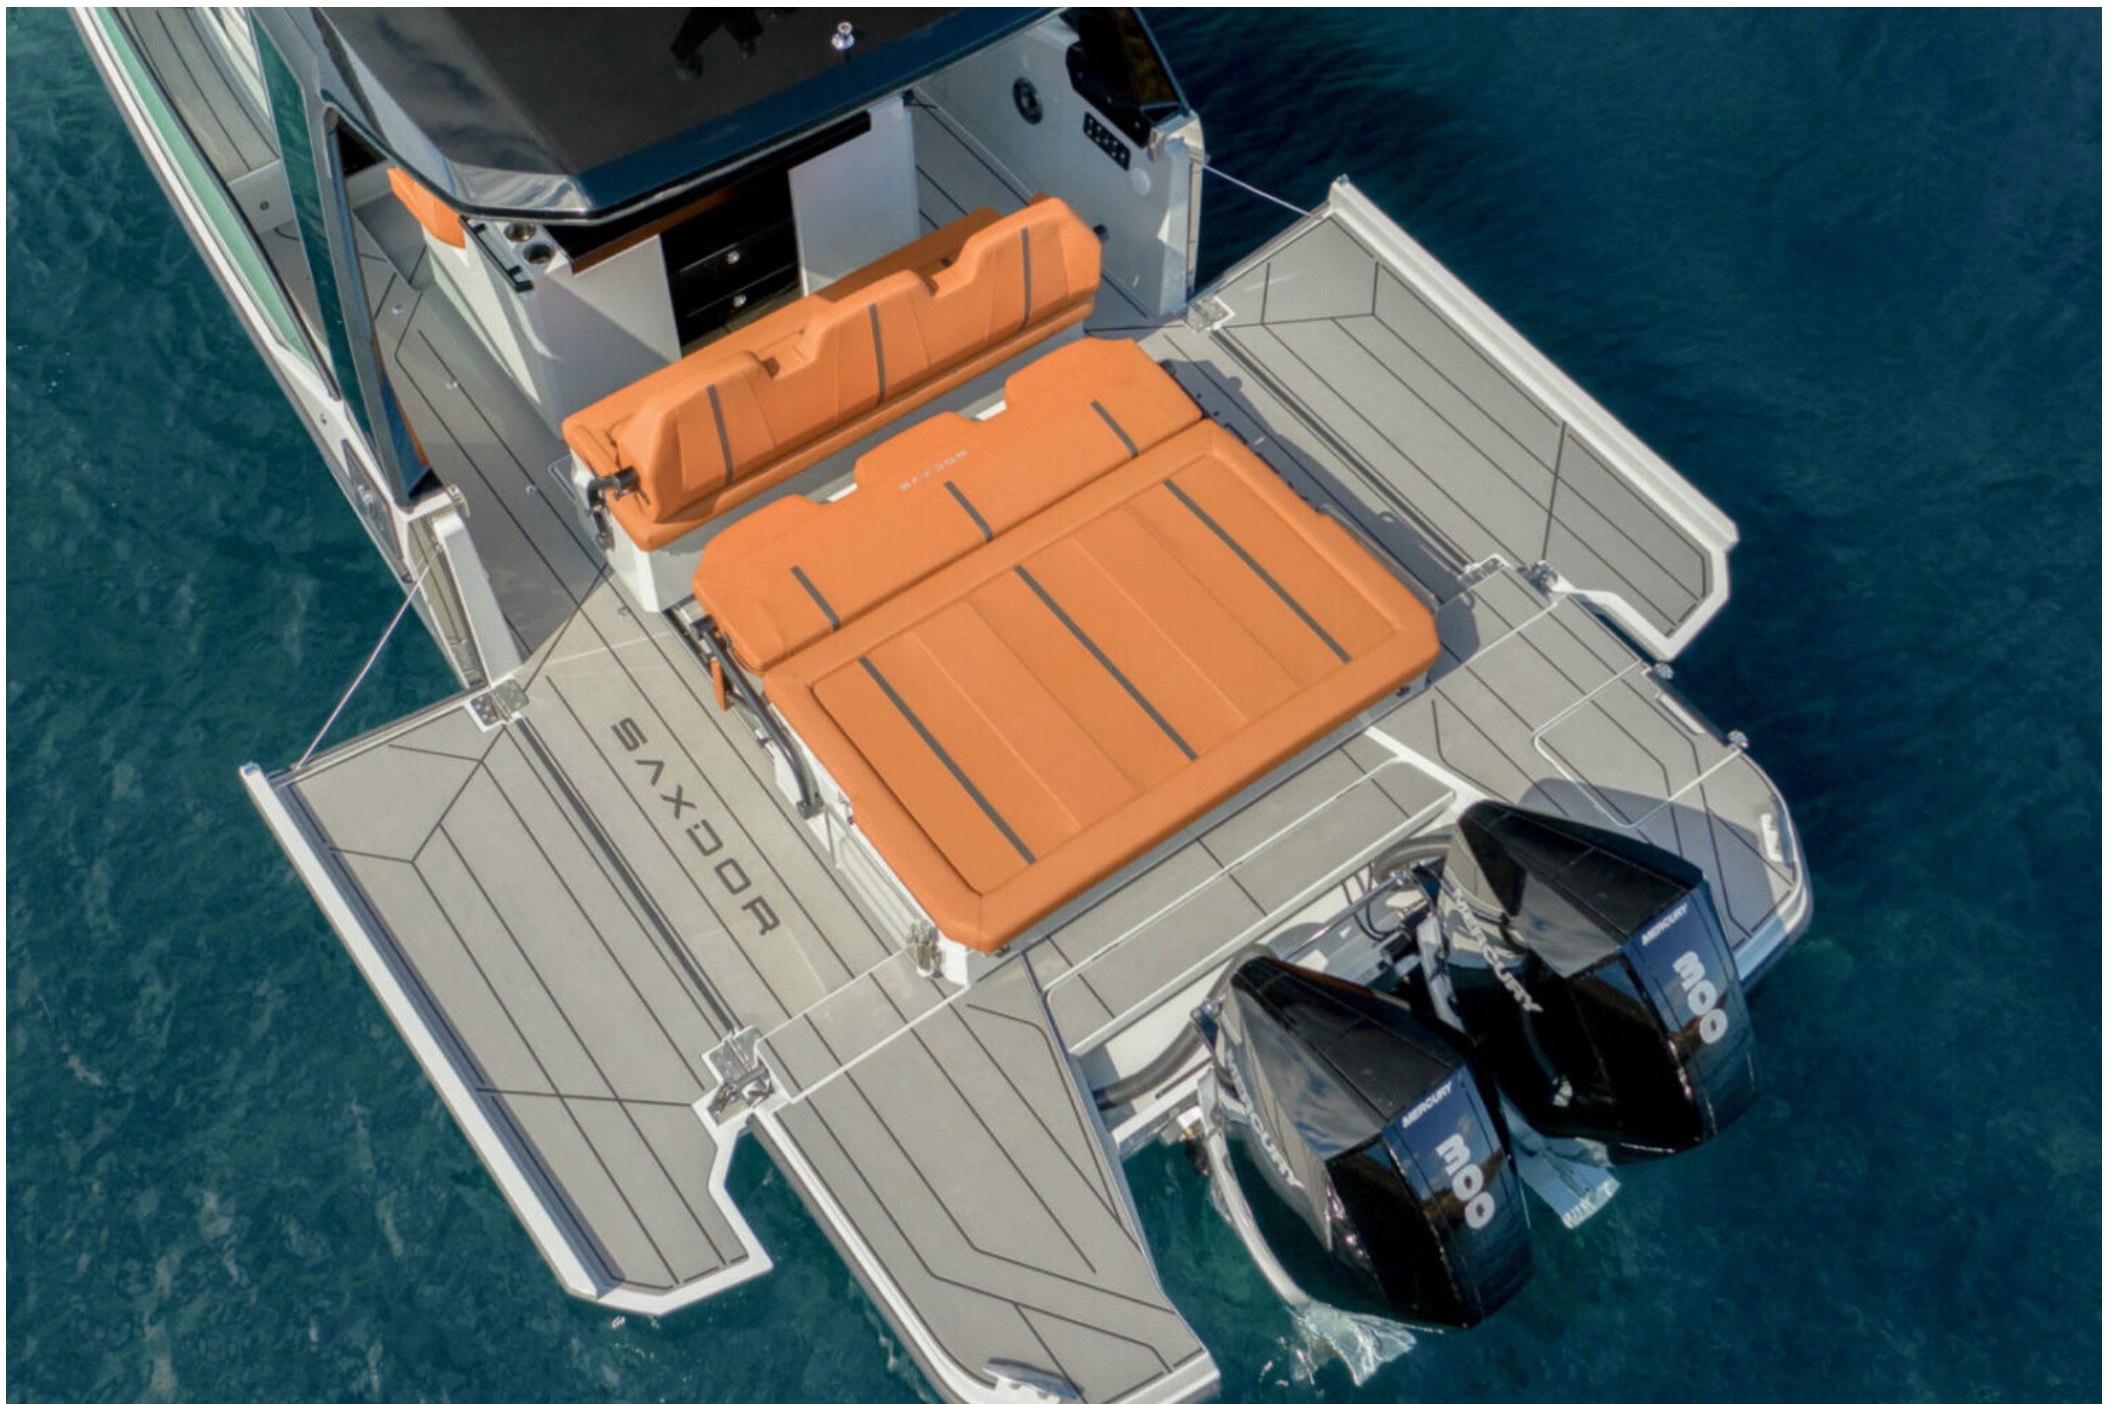

SAXDOR 320 GTO

EXTERIORS

SAXDOR 320 GTO

---

SAXDOR 320 GTO

---

SAXDOR 320 GTO

---

SAXDOR 320 GTO

---

SAXDOR 320 GTO

---

SAXDOR 320 GTO

---

INTERIORS

SAXDOR 320 GTO

---

SAXDOR 320 GTO

---

SAXDOR 320 GTO

---

SAXDOR 320 GTO

---

SAXDOR 320 GTO

## SPECIFICATIONS

Length (excl. engine)	10.28 m
Beam	3.10 m
Draft	0.94 m
Max guests	6
Water tank	117 l
Power	2 x 225 hp
Cruising speed	32 – 40 kts