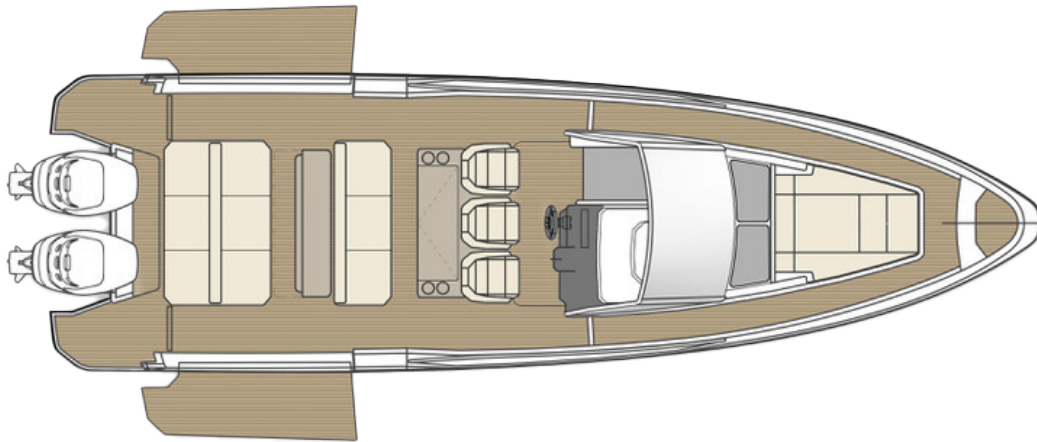

---

LAYOUT

## SPECIFICATIONS

Length (excl. engine)	10.28 m
Beam	3.10 m
Draft	0.94 m
Max guests	6
Water tank	117 l
Power	2 x 225 hp
Cruising speed	32 – 40 kts